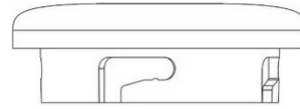

Top Bruco

Studio Natural

colors

Typology

Utilisation External

Top

Family Top Bruco
Typology
Utilisation External

Dimensions

Height 1 cm
Diameter 6,5 cm
Weight 0.1 Kg

Materials

Structure aluminium

Certifications

Colour variant code

40060/AN

Anthracite

40060/CO